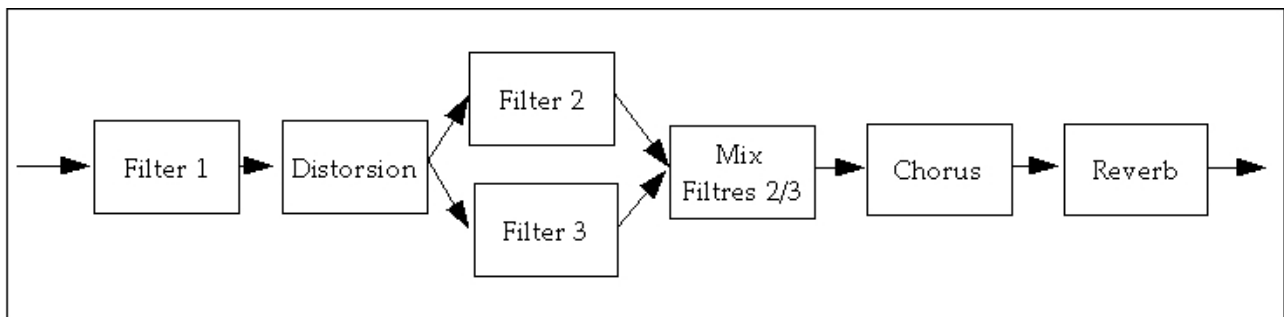

Six Touns Tone Palette

User's guide

This VST effect permits to create several modulations of the timbre of the audio source, and select them during the performance via a selector, like a painter selects his colours on his palette. The Tone Palette includes 3 multi mode filters, a distortion effect, a chorus and a delay effects as follows :

Controls on the left are the same for all the modifiers : they are the main selectors and controllers of the filter3. Controls on the right can be different for each modifier.