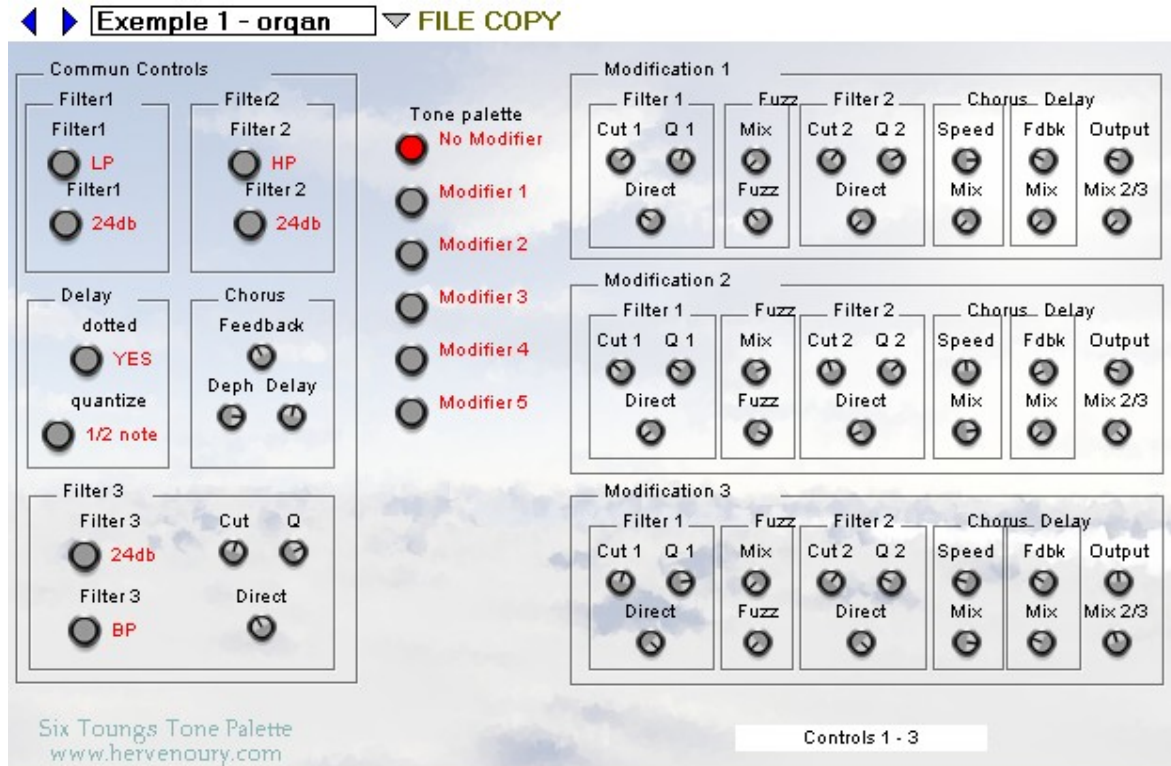

Six Touns Tone Palette

User's guide

This VST effect permits to create several modulations of the timbre of the audio source, and select them during the performance via a selector, like a painter selects his colours on his palette. The Tone Palette includes 3 multi mode filters, a distortion effect, a chorus and a delay effects as follows :

Controls on the left are the same for all the modifiers : they are the main selectors and controllers of the filter3. Controls on the right can be different for each modifier.